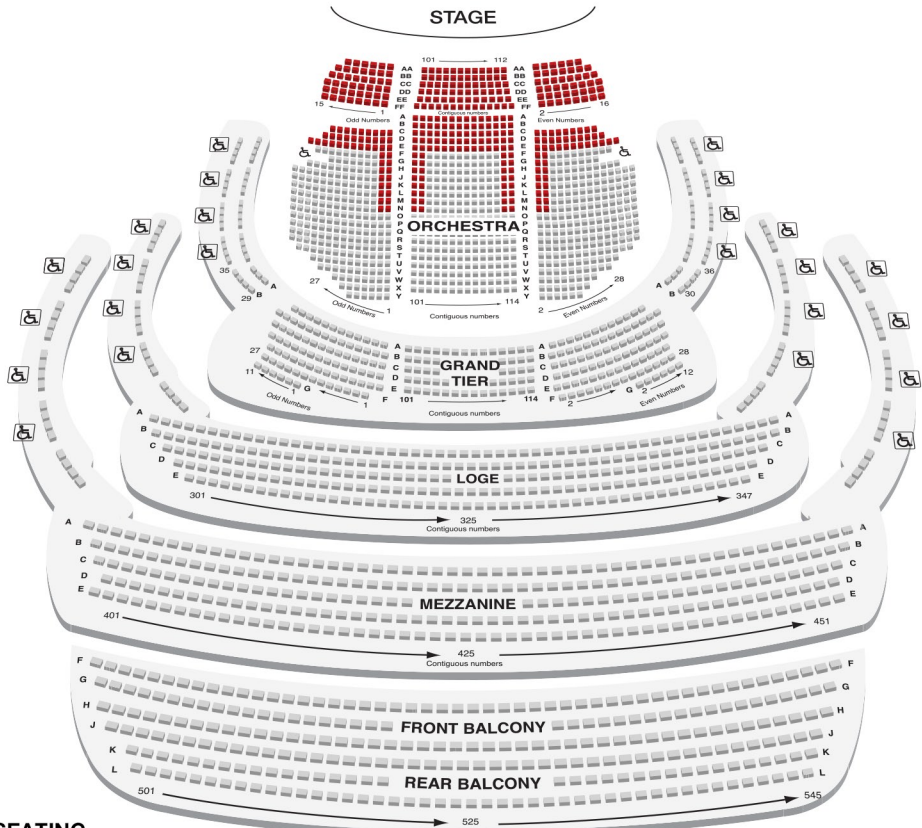

# Alexander W. Dreyfoos Concert Hall

## PREMIUM SEATING

Premium Seating indicated in red.

Premium Seating is available for many performances and is as follows: Rows AA-E; Rows F-N, Seats 1, 3; 2, 4; 101, 102 and 113, 114. Complimentary champagne is available for select performances with Premium Seating 60 minutes prior to curtain (underage patrons will be offered a complimentary non-alcoholic refreshment).