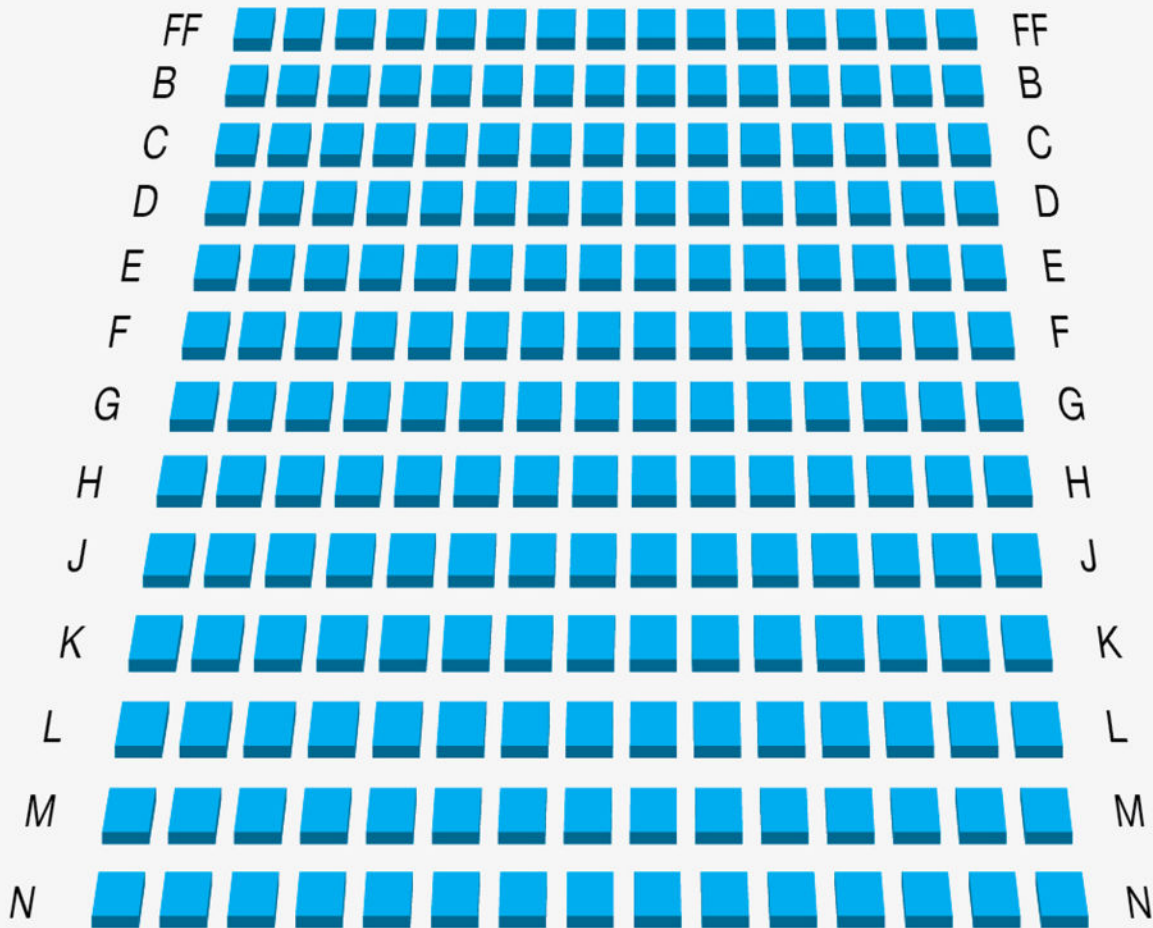

# Marshall E. Rinker, Sr. Playhouse Cabaret Seating Chart

STAGE

FLOOR SEATING

MAIN ENTRANCE

101 ← → 115

RISER SEATING

STAIRS