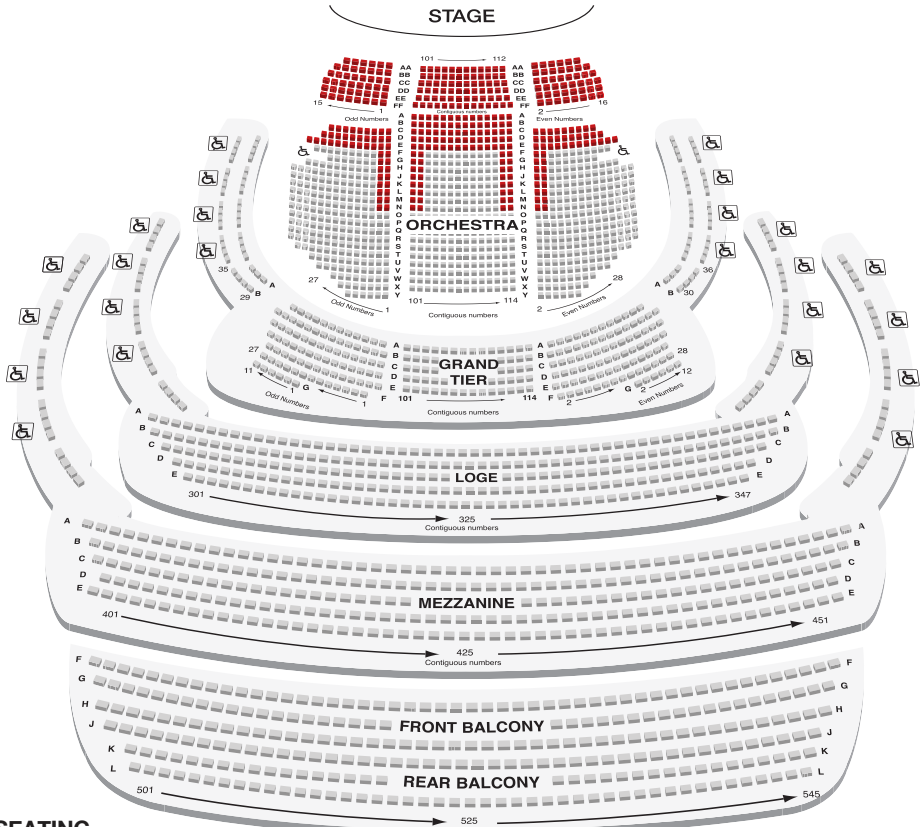

# Alexander W. Dreyfoos Concert Hall

## PREMIUM SEATING

Premium Seating indicated in red.

Premium Seating is available for many performances and is as follows: Rows AA-E; Rows F-N, Seats 1, 3; 2, 4; 101, 102 and 113, 114. Complimentary champagne is available for select performances with Premium Seating 60 minutes prior to curtain (underage patrons will be offered a complimentary non-alcoholic refreshment). Also included is a 15% discount at the Kravis Center's Gift Shop in the east end of the Dreyfoos Hall Orchestra lobby.