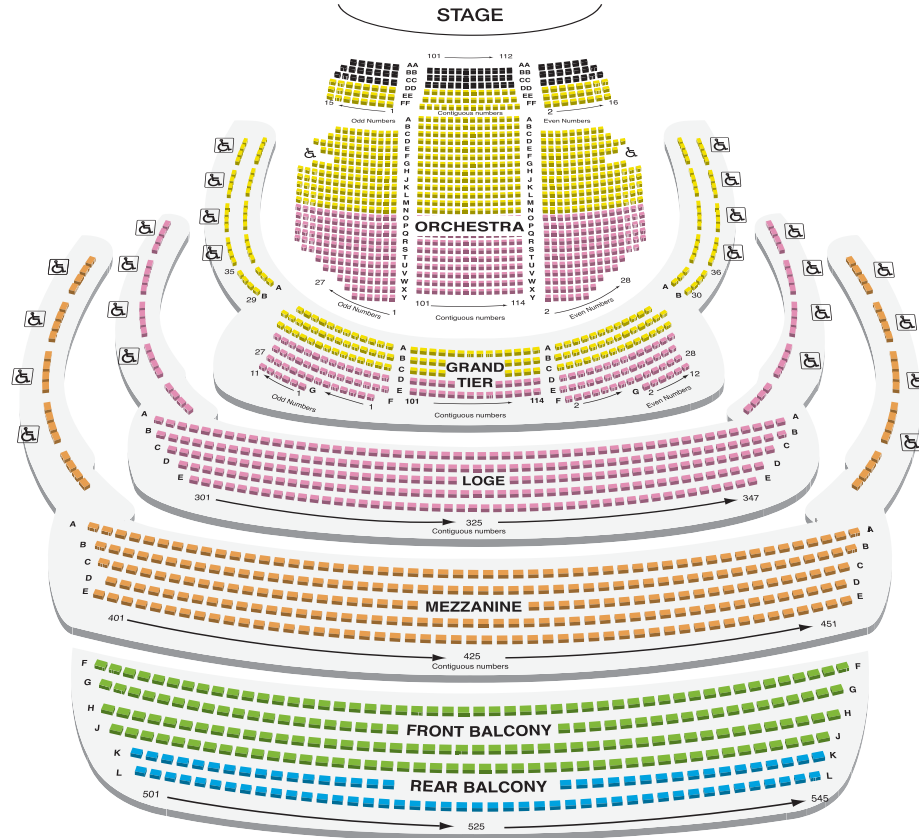

# Alexander W. Dreyfoos Concert Hall Kravis On Broadway

**A\***

## **BROADWAY SOCIETY SECTION**

Level A /  
Orchestra Rows  
DD-FF, Rows A-N,  
Grand Tier A-C,  
Grand Tier Boxes

**B**

Level B /  
Orchestra Rows  
O-Y, Grand Tier  
Rows D-G, Loge,  
Loge Boxes

**C**

Level C /  
Mezzanine,  
Mezzanine Boxes

**D**

Level D /  
Balcony Rows F-J

**E**

Level E /  
Balcony Rows K-L