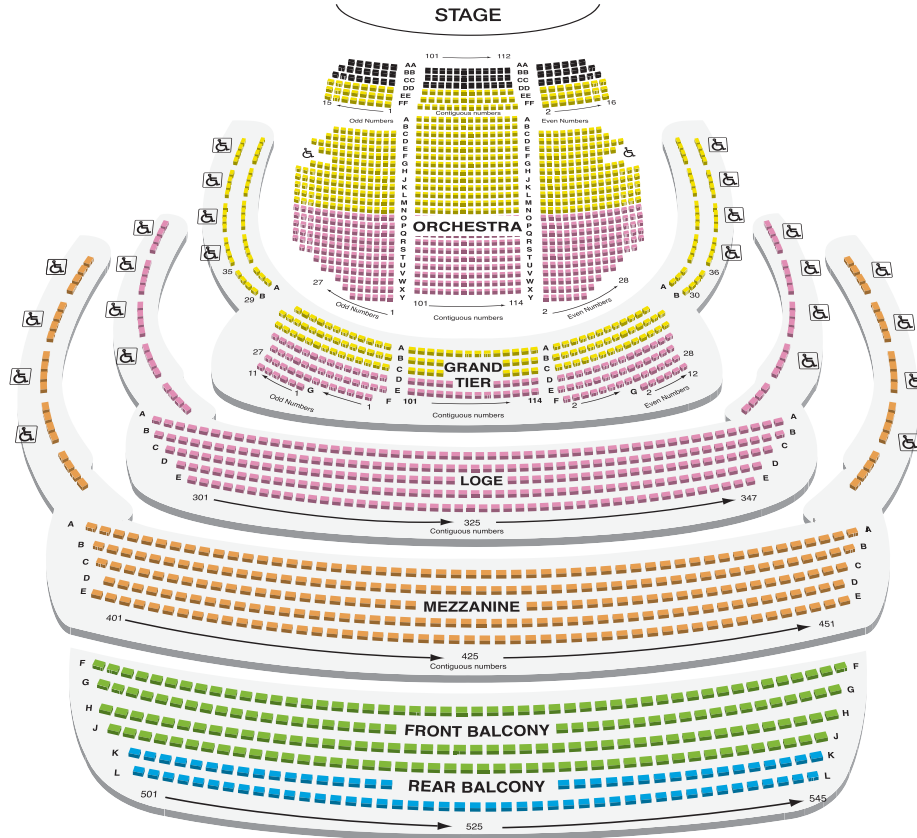

Alexander W. Dreyfoos Concert Hall Kravis On Broadway

- A* **BROADWAY SOCIETY SECTION**
 Level A /
 Orchestra Rows DD-FF, Rows A-N,
 Grand Tier A-C,
 Grand Tier Boxes
- B **Level B /**
 Orchestra Rows O-Y, Grand Tier
 Rows D-G, Loge,
 Loge Boxes
- C **Level C /**
 Mezzanine,
 Mezzanine Boxes
- D **Level D /**
 Balcony Rows F-J
- E **Level E /**
 Balcony Rows K-L