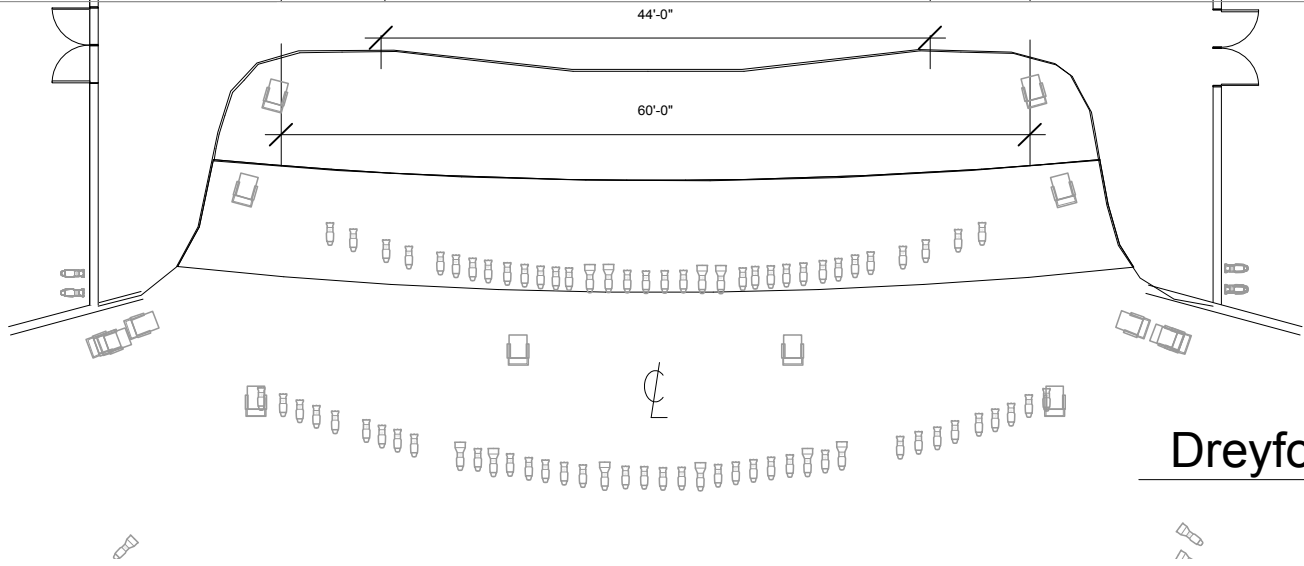

120'-0"

70'-0"

- Concert Scrim Pipe 91
- Bounce Storage 89
- Black Scrim Storage 87
- 85
- 83
- 81
- 79
- 76
- 74
- #6 Legs - 23' L&R 72
- 70
- 68
- Concert Lighting #4 - Mini Strips 66
- 64
- 62
- 60
- 58
- #5 Border 56
- 53
- Black Scrim 51
- 49
- 47
- #4 Legs - 23' L&R 45
- Concert Lighting #3 - Mini Strips 43
- Black Out Curtain 41
- 39
- 37
- 35
- 33
- #3 Border 30
- 28
- 26
- 24
- 22
- Concert Lighting #2 - Mini Strips 20
- 18
- #2 Legs - 23' R 16
- #2 Border 14
- 12
- 10
- 7
- 5
- 3
- #1 Border 1

- 82
- 90
- 88 Tab Storage
- 86
- 84
- 82
- 80
- Concert Ceiling #4 77
- Soft Goods Only 75
- Black Out Curtain 73
- 71 #6 Border
- 69
- 67
- 65
- 63
- 61 Far Cyc 4'0" Lamp 2top, 2bot
- 59
- 57 #5 Legs - 23' L&R
- 55 Soft Goods Only
- Concert Ceiling #3 54
- Soft Goods Only 52
- House RP 50
- 48
- 46
- 44 #4 Border
- 42
- 40
- 38
- 36
- 34
- 32 Soft Goods Only
- Concert Ceiling #2 31
- #3 Legs - 23' L&R 29
- 27
- 25
- 23
- 21
- 19
- 17
- 15 #2 Legs - 23' L
- 13
- 11
- 9 Soft Goods Only
- Concert Ceiling #1 8
- 6
- 4
- 2 #1 Legs - 23' L&R

Adjustable  
Proscenium:  
44'-60' width

Dreyfoos Hall - KCPA