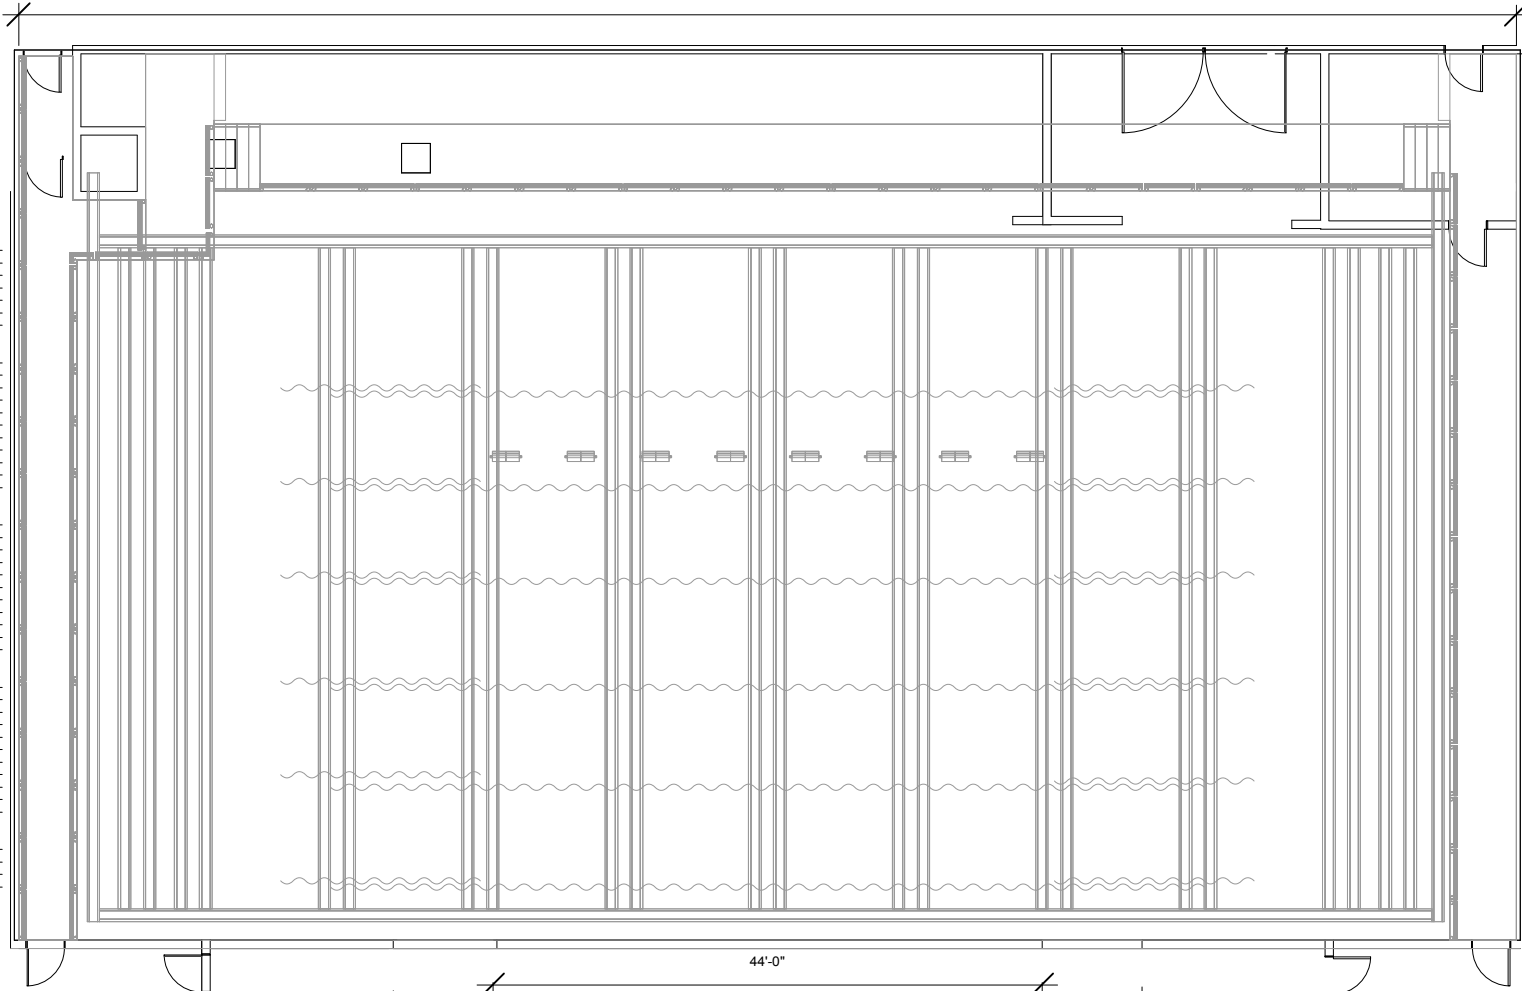

120'-0"

70'-0"

- Concert Scrim Pipe 91
- Bounce Storage 89
- Black Scrim Storage 87
- 85
- 83
- 81
- 79
- 76
- 74
- #6 Legs - 23' L&R 72
- 70
- 68
- Concert Lighting #4 - Mini Strips 66
- 64
- 62
- 60
- 58
- #5 Border 56
- 53
- Black Scrim 51
- 49
- 47
- #4 Legs - 23' L&R 45
- Concert Lighting #3 - Mini Strips 43
- Black Out Curtain 41
- 39
- 37
- 35
- 33
- #3 Border 30
- 28
- 26
- 24
- 22
- Concert Lighting #2 - Mini Strips 20
- 18
- #2 Legs - 23' R 16
- #2 Border 14
- 12
- 10
- 7
- 5
- 3
- #1 Border 1

- 82
- 90
- 88 Tab Storage
- 86
- 84
- 82
- 80
- Concert Ceiling #4 77
- Soft Goods Only 75
- Black Out Curtain 73
- 71 #6 Border
- 69
- 67
- 65
- 63
- 61 Far Cyc 4'0" Lamp 2top, 2bot
- 59
- 57 #5 Legs - 23' L&R
- 55 Soft Goods Only
- Concert Ceiling #3 54
- Soft Goods Only 52
- House RP 50
- 48
- 46
- 44 #4 Border
- 42
- 40
- 38
- 36
- 34
- 32 Soft Goods Only
- Concert Ceiling #2 31
- #3 Legs - 23' L&R 29
- 27
- 25
- 23
- 21
- 19
- 17
- 15 #2 Legs - 23' L
- 13
- 11
- 9 Soft Goods Only
- Concert Ceiling #1 8
- 6
- 4
- 2 #1 Legs - 23' L&R

Adjustable  
Proscenium:  
44'-60' width

Dreyfoos Hall - KCPA